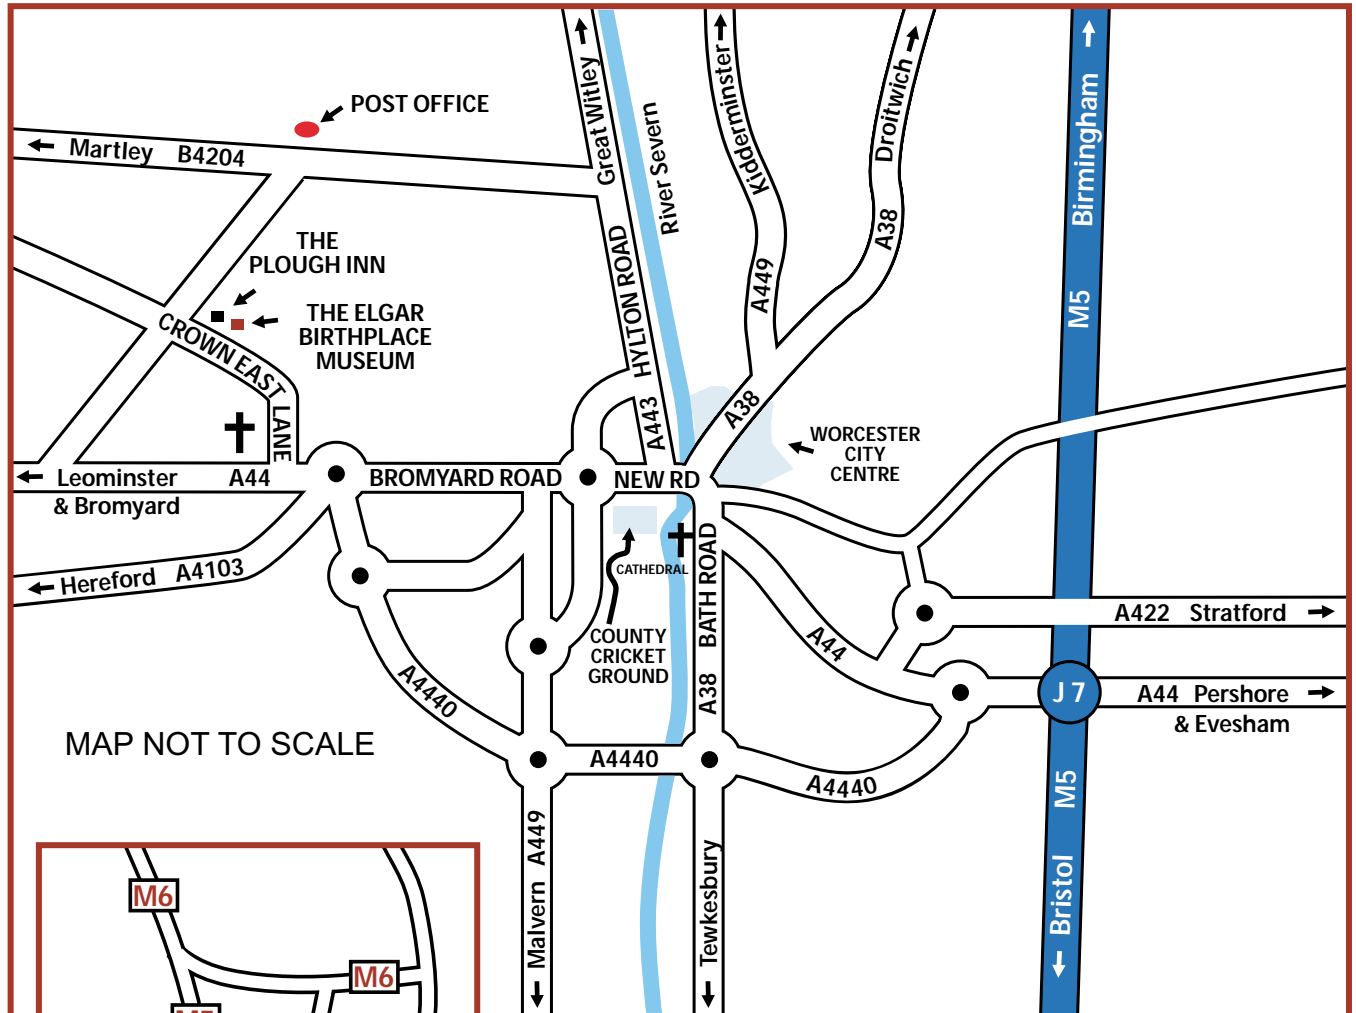

Where to find us

The Elgar Birthplace Museum
Crown East Lane,
Lower Broadheath,
Worcester
WR2 6RH.

Tel: **01905 333224**
Fax: **01905 333426**